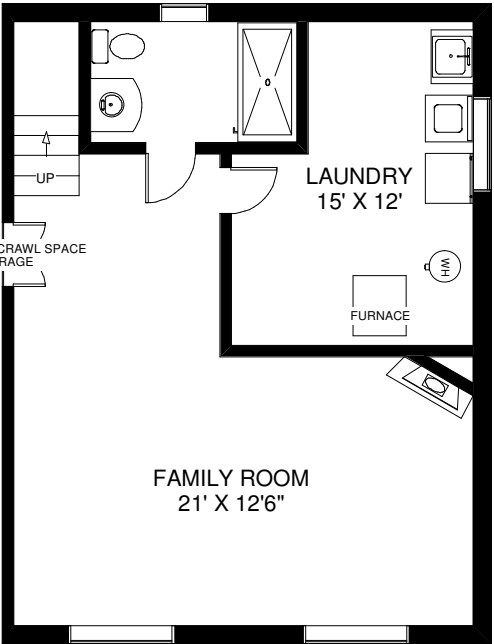

19 MULHAM PLACE

MAIN / UPPER FLOORS
APPROXIMATELY 1,330 SQ FT

Note: Measurements & Calculations are approximate. Provided as a guideline only.

LOWER FLOOR
APPROXIMATELY 680 SQ FT