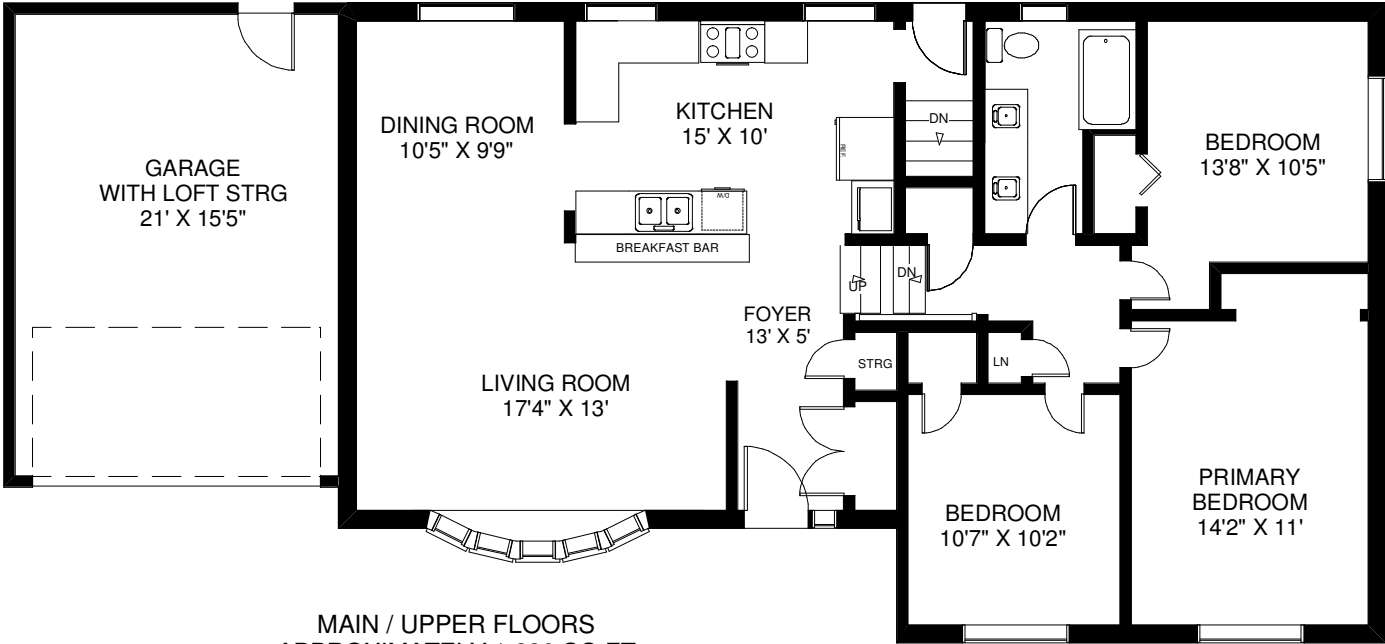

19 MULHAM PLACE

MAIN / UPPER FLOORS
APPROXIMATELY 1,330 SQ FT

Note: Measurements & Calculations are approximate. Provided as a guideline only.

LOWER FLOOR
APPROXIMATELY 680 SQ FT