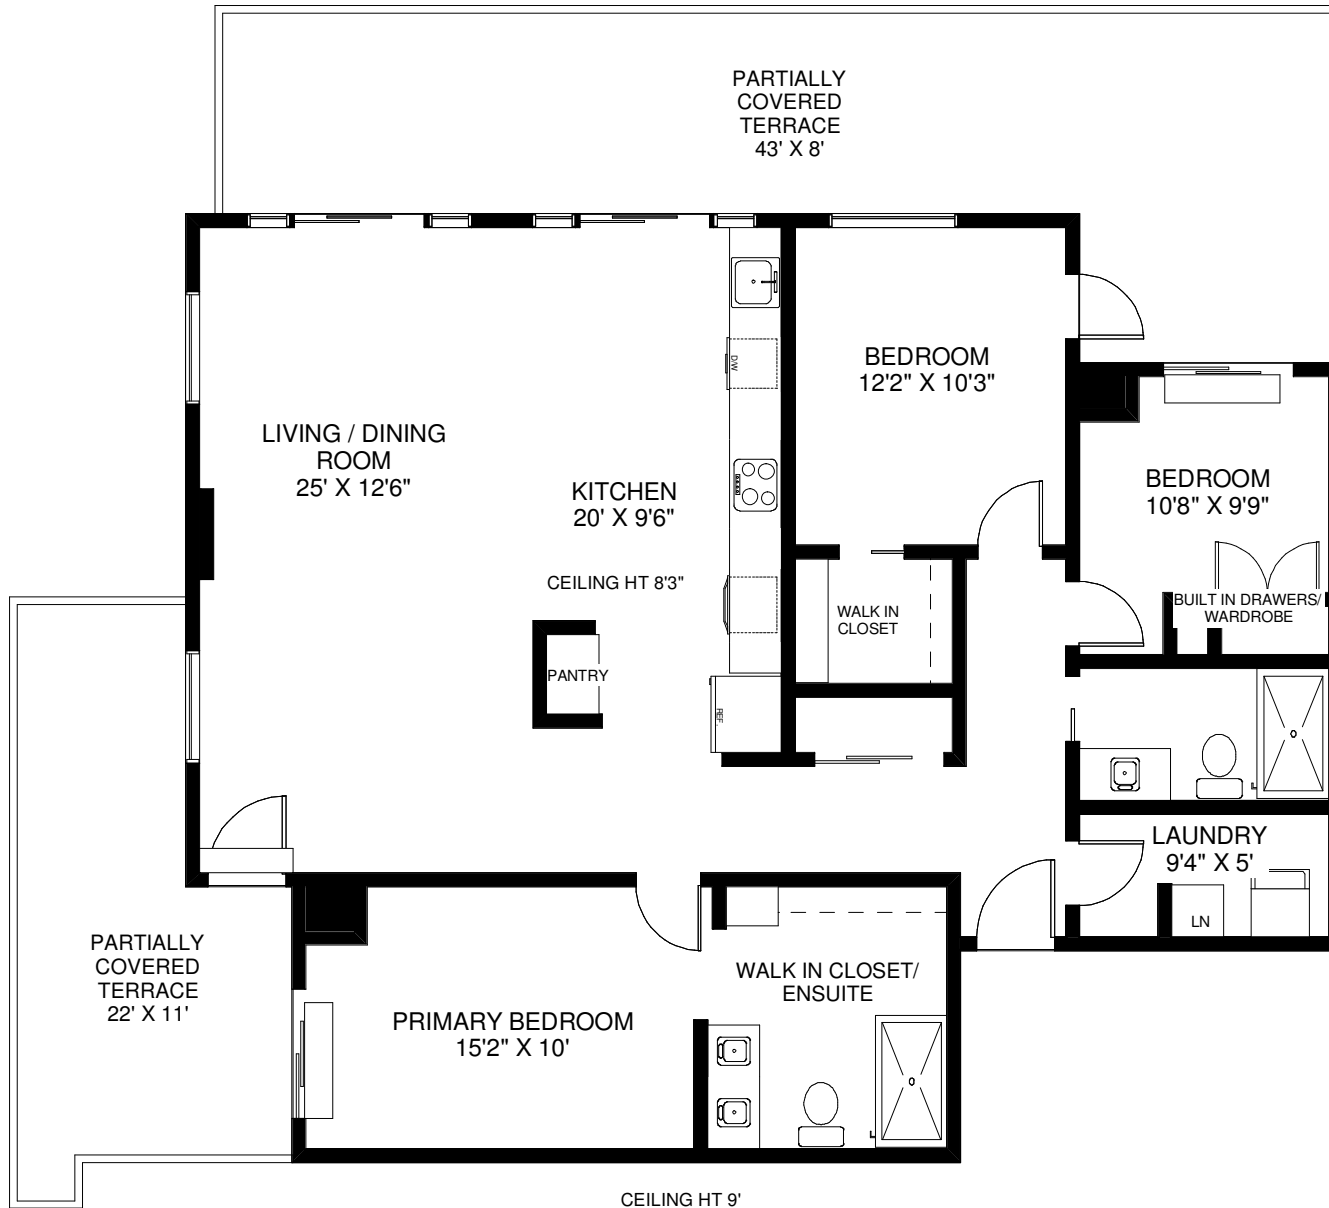

1 OLD MILL DRIVE #921

APPROXIMATELY 1,450 SQ FT

Note: Measurements & Calculations are approximate. Provided as a guideline only.