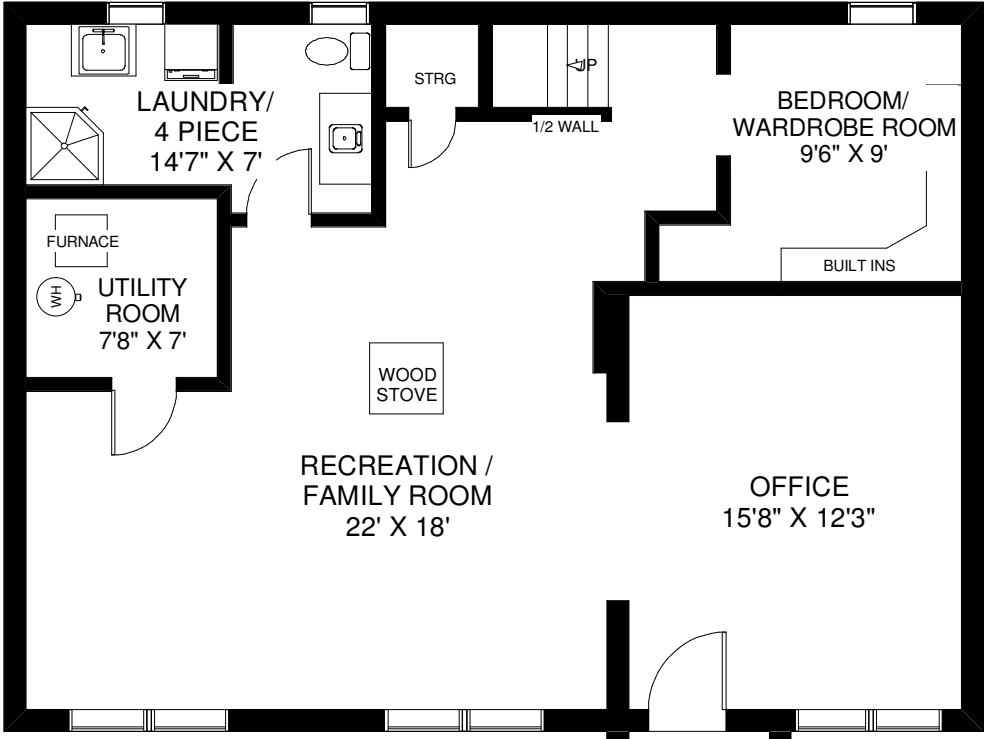

29 SHERWOOD CRESCENT

STORAGE
13' X 13'

SUNROOM
11'10" X 11'5"

(ATTACHED TO HOUSE)

MAIN FLOOR
APPROXIMATELY 1,060 SQ FT

LOWER FLOOR
APPROXIMATELY 1,085 SQ FT

STORAGE
C/W SHELVING
5' X 3'6"

Note: Measurements & Calculations are approximate. Provided as a guideline only.