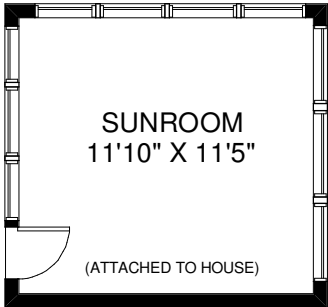

29 SHERWOOD CRESCENT

STORAGE
13' X 13'

SUNROOM
11'10" X 11'5"

(ATTACHED TO HOUSE)

MAIN FLOOR
APPROXIMATELY 1,060 SQ FT

LOWER FLOOR
APPROXIMATELY 1,085 SQ FT

STORAGE
C/W SHELVING
5' X 3'6"

Note: Measurements & Calculations are approximate. Provided as a guideline only.