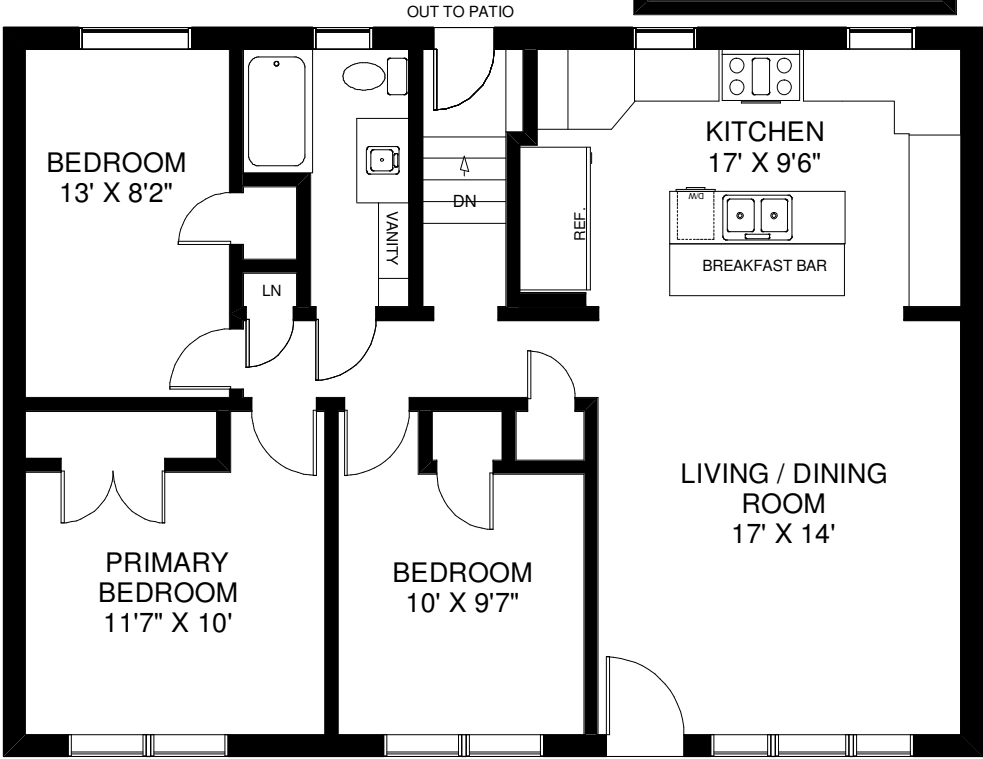

29 SHERWOOD CRESCENT

STORAGE
13' X 13'

SUNROOM
11'10" X 11'5"

(ATTACHED TO HOUSE)

MAIN FLOOR
APPROXIMATELY 1,060 SQ FT

LOWER FLOOR
APPROXIMATELY 1,085 SQ FT

STORAGE
C/W SHELVING
5' X 3'6"

Note: Measurements & Calculations are approximate. Provided as a guideline only.