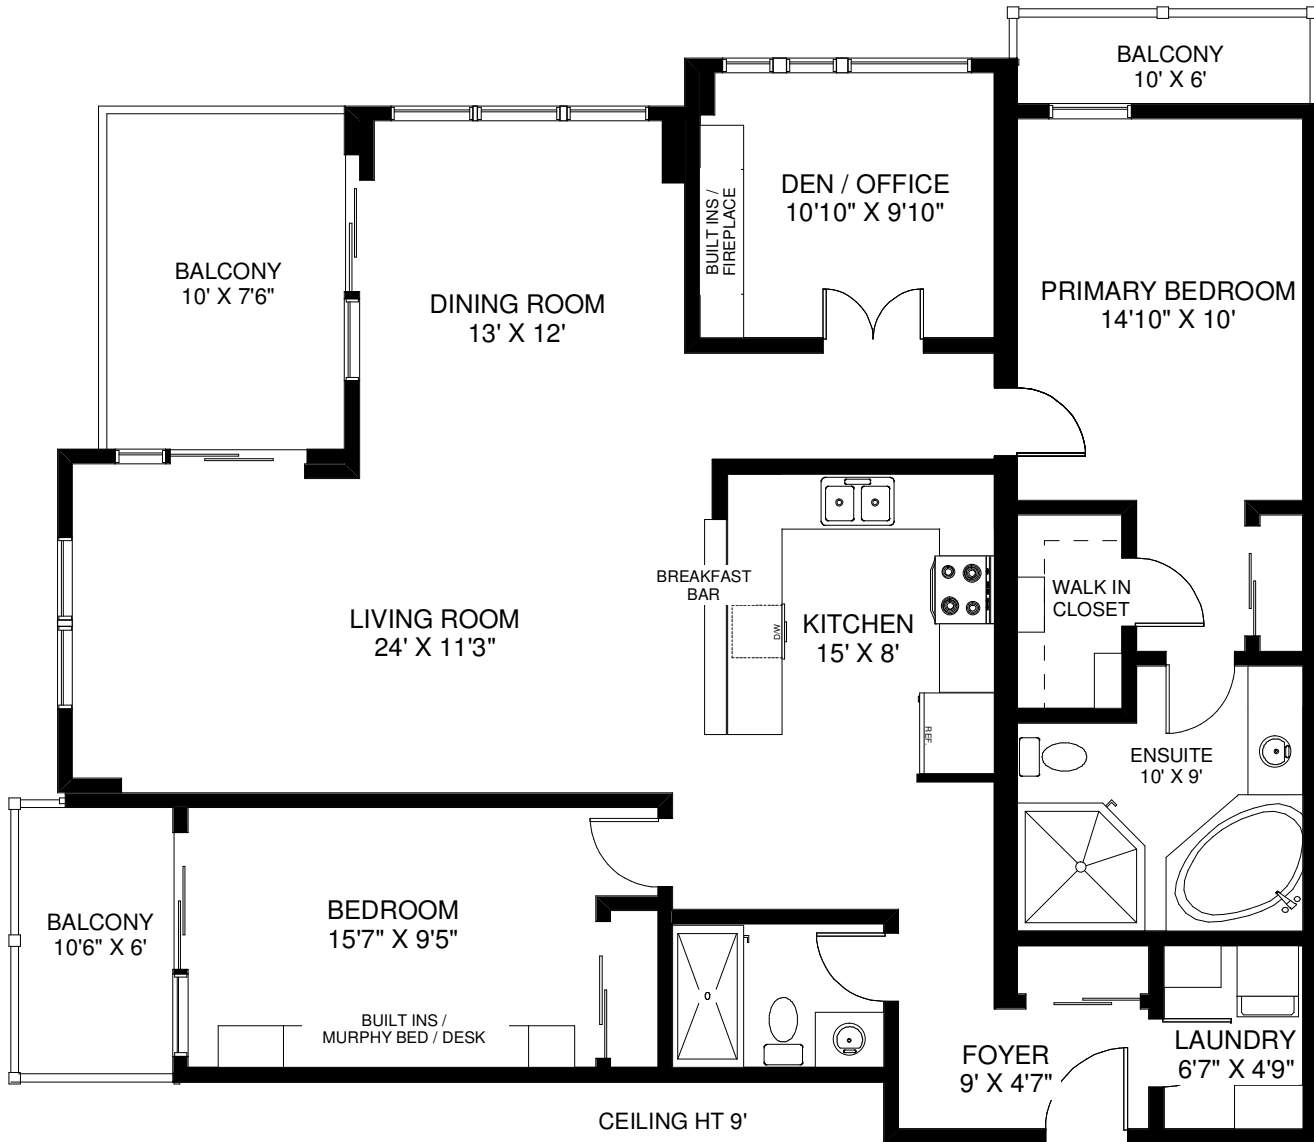

21 GRAND MAGAZINE STREET #2206

APPROXIMATELY 1,500 SQ FT

Note: Measurements & Calculations are approximate. Provided as a guideline only.